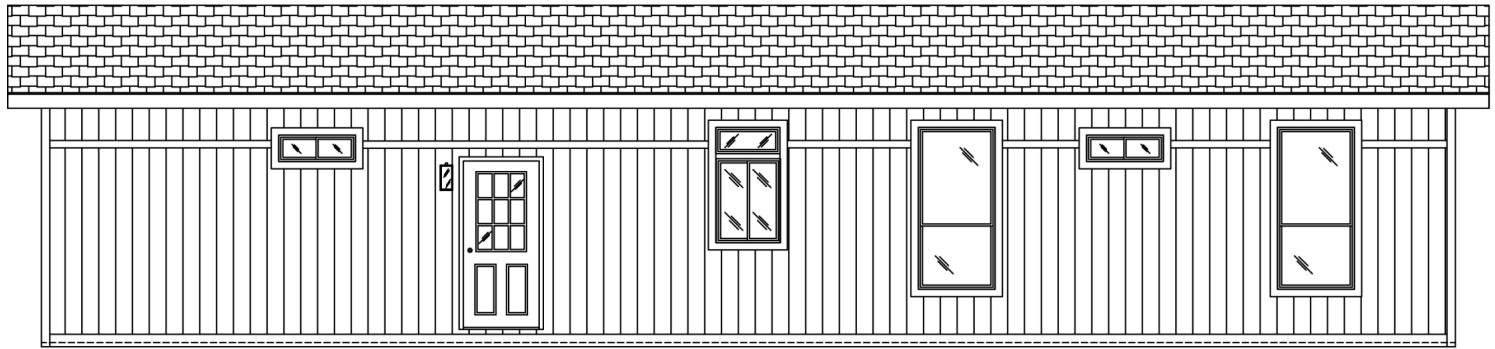

**THE COLUMBIA RIVER
SERIES**

**The Columbia River
2032**

27' x 56'

DIMENSIONS

1,500 sf

LIVING SPACE

3

BEDROOMS

2

BATHROOMS

OVERVIEW

56' Double Wide with
9ft Ceilings with wood
stove

Heritage Home Center

(425) 353-5464

or **Request Firm Quote**

— **EMAIL US**

02 FRONT ELEVATION

Alt 10X. 1,495 sq. ft.

FRONT SIDEWALL

REAR SIDEWALL

REAR ENDWALL

FRONT ENDWALL