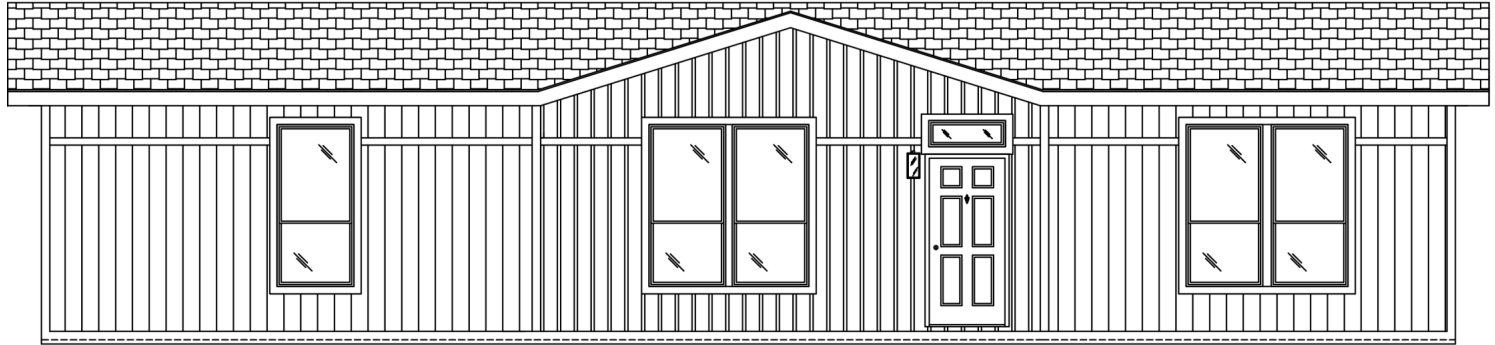

**THE COLUMBIA RIVER
SERIES**

**The Columbia River
2032**

27' x 56'

DIMENSIONS

1,500 sf

LIVING SPACE

3

BEDROOMS

2

BATHROOMS

OVERVIEW

56' Double Wide with
9ft Ceilings with wood
stove

Heritage Home Center

(425) 353-5464

or **Request Firm Quote**

— **EMAIL US**

02 FRONT ELEVATION

Alt 10X. 1,495 sq. ft.

FRONT SIDEWALL

REAR SIDEWALL

REAR ENDWALL

FRONT ENDWALL